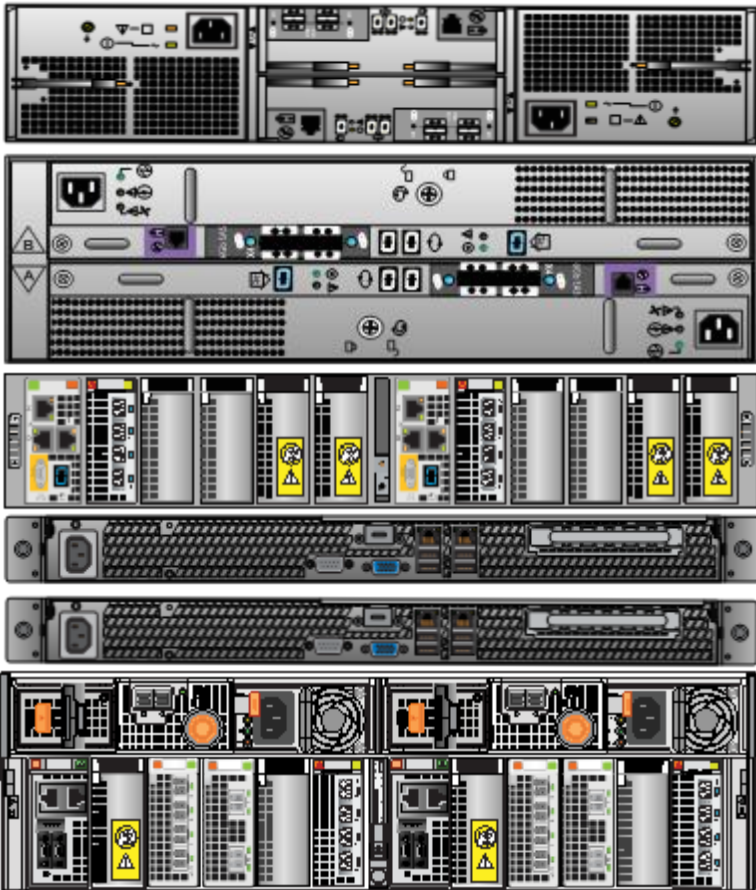

# EMC VNX5200/5400/5600/5800 Components

Components in Red are for Unified and File Only VNX Systems

Rear

Front

2u Disk Array Enclosure (DAE)

3u Disk Array Enclosure (DAE)

Data Mover Enclosure

Secondary Control Station

Primary Control Station

Disk Processor Enclosure (DPE)

Justin's IT Blog

Ideas, Thoughts, Concerns, and other stuff