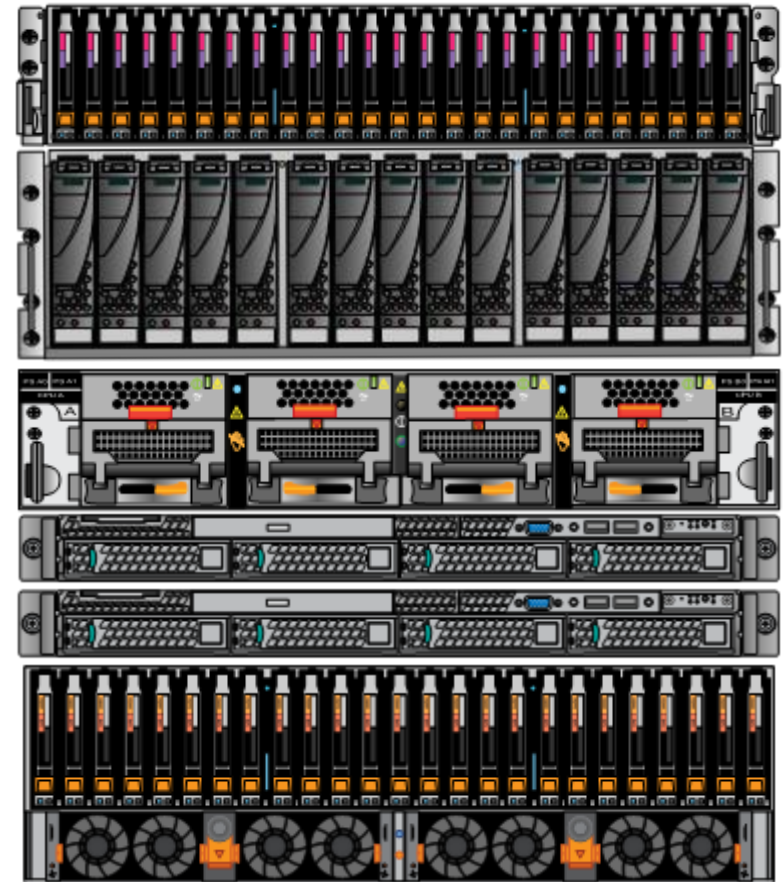

# EMC VNX5200/5400/5600/5800 Components

Components in Red are for Unified and File Only VNX Systems

Rear

Front

2u Disk Array Enclosure (DAE)

3u Disk Array Enclosure (DAE)

Data Mover Enclosure

Secondary Control Station

Primary Control Station

Disk Processor Enclosure (DPE)

Justin's IT Blog

Ideas, Thoughts, Concerns, and other stuff